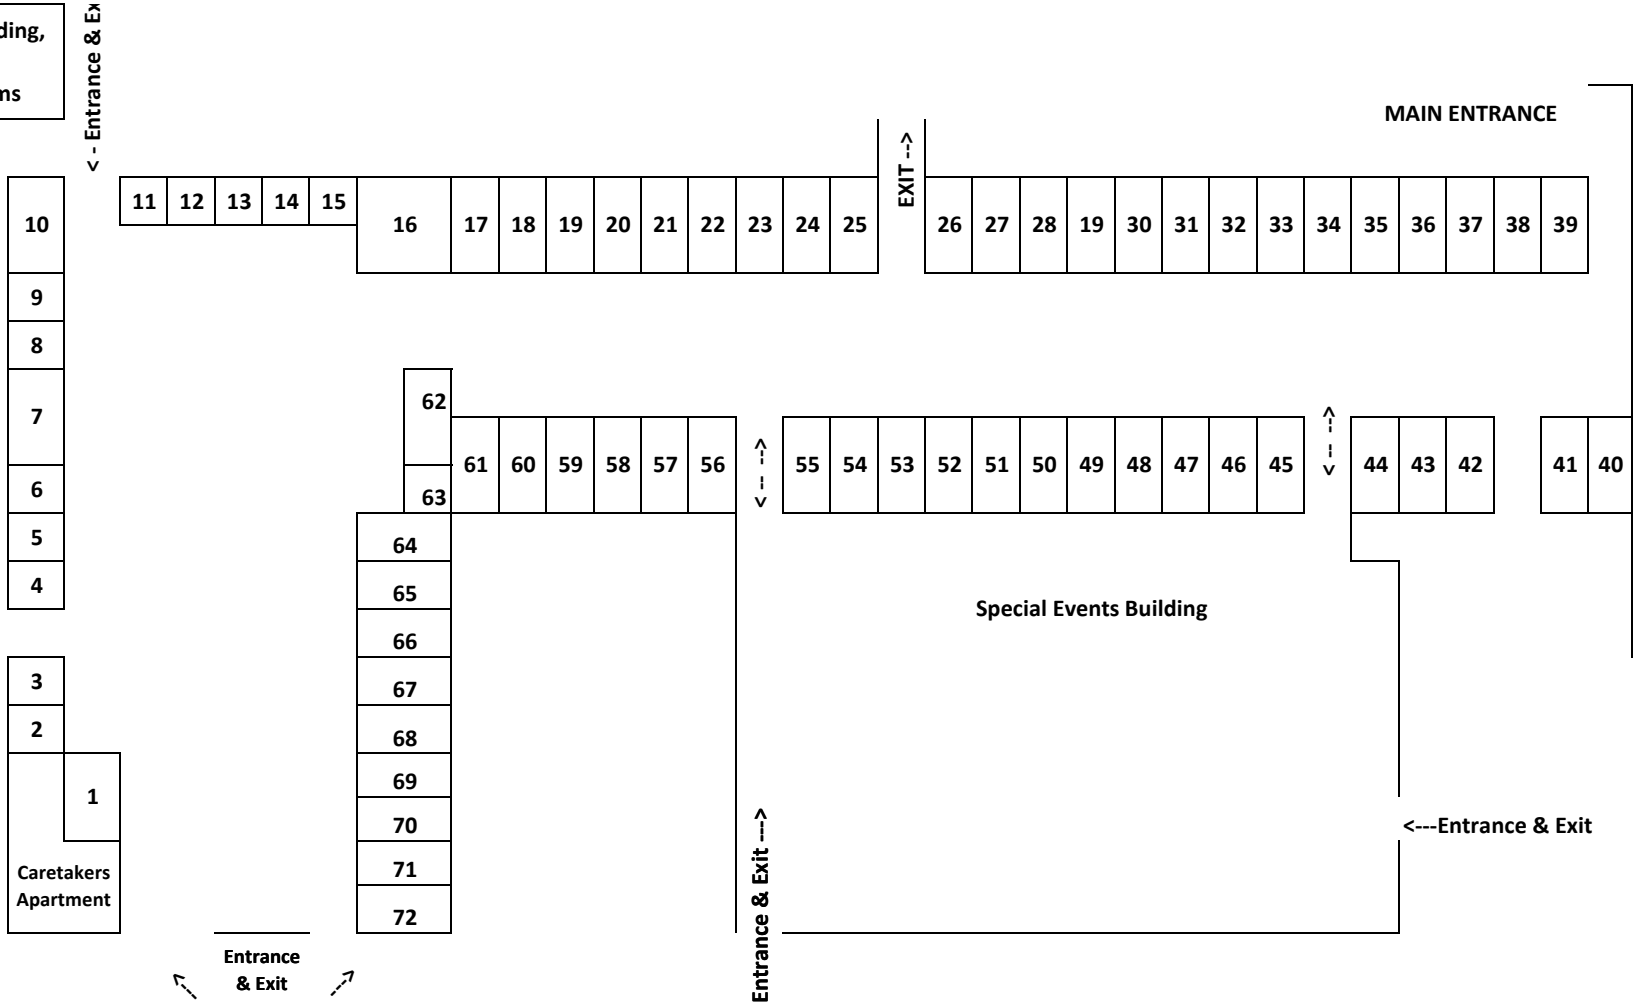

O'Brien Building,
Food &
Washrooms

10'x 10' Space
- 1 Weekend - \$200.00 + tax
2 Weekends - \$300.00 + tax

10'x 20' Space -
1 Weekend - \$400.00 + tax
2 Weekends - \$600.00 + tax

Vendor Cart -
Per Day - \$50.00 + tax
1 Weekend - \$100.00 + tax
2 Weekends - \$175.00 + tax

OUTDOOR EXHIBIT SPACE AVAILABLE PRICE VARIES DEPENDING ON AREA NEEDED.